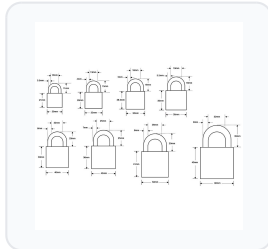

Product Imagery

Specification Summary

Brand	Asec
Product type	Open Shackle

Product Description

The Asec Keyed Alike (KA) Open Shackle Brass Padlock is a highly versatile security solution, ideal for safeguarding everyday items such as sheds, vans, luggage, lockers, gates, and bicycles. Featuring a durable solid brass body paired with a hardened steel shackle, this padlock provides reliable protection against tampering and weather elements.