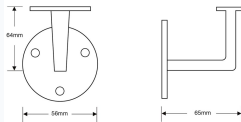

ASEC Handrail Bracket

Brackets · Asec · 2 variants

PRICING

From £9.78 ex VAT

£11.74 inc VAT

2 variants available

VAT 20.00%

Range: £9.78 - £14.15 ex VAT

Product Imagery

Specification Summary

Brand	Asec

Product type	Brackets

Product Description