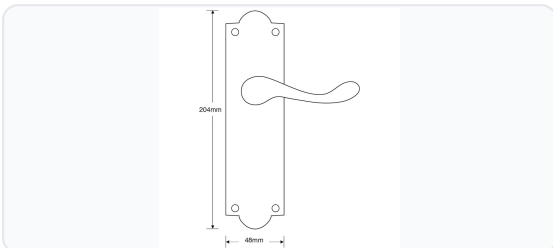

ASEC Georgian Shaped Plate Mounted Lever Furniture

Lever Furniture · Asec · 3 variants

PRICING

From £67.22 ex VAT

£80.66 inc VAT

3 variants available

VAT 20.00%

Range: £67.22 - £83.22 ex VAT

Product Imagery

Specification Summary

Brand	Asec
Product type	Lever Furniture

Product Description

The Asec Georgian Shaped Plate Mounted Lever Furniture offers a classic, elegant touch to any interior or exterior door. Featuring traditional Georgian-style rope-pattern levers mounted on a long, oblong backplate with rounded radius tops and bottoms, this door furniture is designed to complement period properties or bring a touch of traditional character to modern homes.

Finished in a high-quality polished brass, this lever furniture is supplied as a complete pair and comes with all necessary fixing screws and an 8mm spindle for straightforward installation.

To suit different door requirements, this handle is available in multiple mechanism options, including Latch Only, UK Mortice, and Bathroom configurations, with weights ranging from 830g to 870g. Please select your required mechanism, manufacturer reference (AS3772, AS3773, or AS3774), and barcode from the options below to find the perfect fit for your door.

Technical Specifications

- **Brand:** Asec
- **Finish:** Polished Brass
- **Plate Length:** 204mm
- **Plate Width:** 49mm
- **Spindle:** 8mm
- **Mechanism:** Bathroom, Latch Only, or UK Mortice (please choose from the options below)
- **Manufacturer Reference:** AS3772, AS3773, or AS3774 (please choose from the options below)
- **Weight:** 830g to 870g (please choose from the options below)
- **Barcode:** Multiple options available (please choose from the options below)
- **Pack Quantity:** 1 Pair
- **Packaging:** Boxed