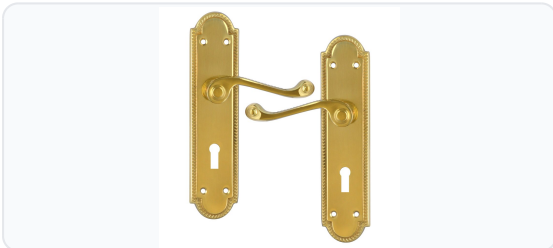

ASEC Georgian Shaped Plate Mounted Lever Furniture

Lever Furniture · Asec · 3 variants

PRICING

From £67.22 ex VAT

£80.66 inc VAT

3 variants available

VAT 20.00%

Range: £67.22 - £83.22 ex VAT

Product Imagery

Specification Summary

Brand	Asec
Product type	Lever Furniture

Product Description

The Asec Georgian Shaped Plate Mounted Lever Furniture offers a classic, elegant touch to any interior or exterior door. Featuring traditional Georgian-style rope-pattern levers mounted on a long, oblong backplate with rounded radius tops and bottoms, this door furniture is designed to complement period properties or bring a touch of traditional character to modern homes.

Finished in a high-quality polished brass, this lever furniture is supplied as a complete pair and comes with all necessary fixing screws and an 8mm spindle for straightforward installation.

To suit different door requirements, this handle is available in multiple mechanism options, including Latch Only, UK Mortice, and Bathroom configurations, with weights ranging from 830g to 870g. Please select your required mechanism, manufacturer reference (AS3772, AS3773, or AS3774), and barcode from the options below to find the perfect fit for your door.

Key Features

- **Classic Design:** Traditional Georgian pattern levers with a decorative rope-style border
- **Shaped Plate:** Elegant long oblong backplate with radius (rounded) top and bottom edges
- **Polished Brass Finish:** High-quality finish that adds traditional character to any door
- **Complete Set:** Supplied as a complete pair with fixing screws and an 8mm spindle included
- **Versatile Options:** Available in multiple mechanism types to suit latch, lock, or bathroom doors