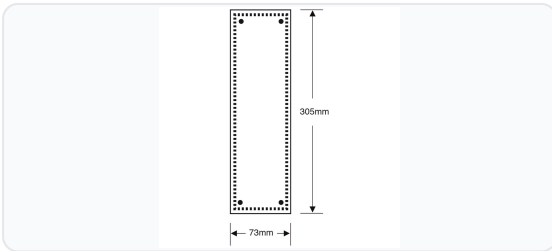

ASEC Georgian 73mm Wide Polished Brass Finger Plate

Finger · Asec · 1 variant

PRICING

From £45.00 ex VAT

£54.00 inc VAT

1 variant available
VAT 20.00%

Product Imagery

Specification Summary

Brand Asec

Product type Finger

Product Description

The Asec Georgian Polished Brass Finger Plate is an elegant and practical addition to traditional doors. Designed to protect your door's woodwork and paint from everyday wear, tear, and finger marks, this push plate features a classic Georgian design that beautifully complements period properties and classic interior decors.

Crafted from high-quality polished brass, this finger plate offers a bright, reflective finish that adds a touch of sophistication to your home or office. It measures 305mm in length by 73mm in width, making it an ideal fit for most standard internal doors.