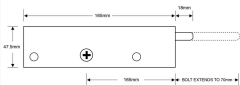

ASEC Garage Door Lock

Secondary Security · Asec · 1 variant

PRICING

From £65.94 ex VAT

£79.13 inc VAT

1 variant available
VAT 20.00%

Product Imagery

Specification Summary

Brand	Asec
Product type	Secondary Security