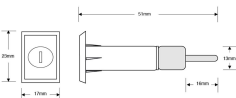

ASEC Furniture Pedestal Lock

Furniture Lock · Asec · 1 variant

PRICING

From £10.88 ex VAT

£13.06 inc VAT

1 variant available
VAT 20.00%

Product Imagery

Specification Summary

Brand

Asec

Product type

Furniture Lock