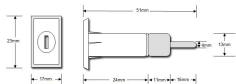

ASEC Furniture Pedestal Lock

Furniture Lock · Asec · 1 variant

PRICING

From £10.88 ex VAT

£13.06 inc VAT

1 variant available
VAT 20.00%

Product Imagery

Specification Summary

Brand

Asec

Product type

Furniture Lock