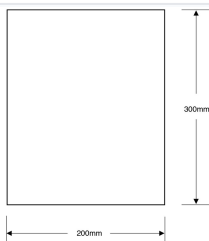

ASEC Fire Action Procedure 200mm x 300mm PVC Self Adhesive Sign

Fire Action & First Aid · Asec · 2 variants

PRICING

From £15.15 ex VAT

£18.18 inc VAT

2 variants available

VAT 20.00%

Range: £15.15 - £20.15 ex VAT

Product Imagery

Specification Summary

Brand Asec

Product type Fire Action & First Aid

Product Description