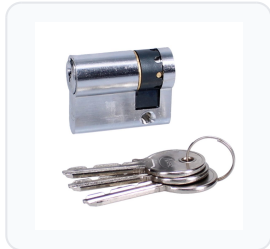

# Asec Euro Half Cylinder With Adjustable Cam - 5 Pin

Half Euro · Asec · 5 variants

PRICING

**From £13.20 ex VAT**

£15.84 inc VAT

5 variants available

VAT 20.00%

Range: £13.20 - £16.35 ex VAT

**Product Imagery**

**Specification Summary**

Brand Asec

Product type Half Euro

**TAGS**

Is Cylinder

**Product Description**

The Asec 5-Pin Euro Half Cylinder with Adjustable Cam is a highly versatile single-entry cylinder designed for applications where precise cam alignment is essential, such as garage doors, roller shutters, and key switches. Featuring a multi-position adjustable cam, this cylinder allows for flexible installation and reliable operation across a variety of specialised locking mechanisms.

Equipped with a secure 5-pin mechanism, this half euro cylinder is supplied keyed to differ and comes complete with three keys. It is available in a range of overall lengths, including 40mm, 45mm, and 50mm, alongside a choice of high-quality finishes to match your existing door hardware.

## Variant Specifications And Pricing

Image	Part Number	Ex VAT	Inc VAT	Attributes / Specs
	AS11875	£13.20	£15.84	<p> <b>A Side:</b> 30mm  <b>Barcode:</b> 5056240103808  <b>Body Length:</b> 40mm  <b>Brand:</b> Asec  <b>Cylinder Kitemark:</b> No  <b>Cylinder Profile:</b> Euro  <b>Cylinder Size Overall:</b> 40mm  <b>Cylinder Size With Cam:</b> 30/10  <b>Cylinder System:</b> Asec 5 Pin  <b>Cylinder Type:</b> Half Euro  <b>Finish:</b> Nickel Plated  <b>Fire Tested:</b> Grade 0  <b>Key Cutting:</b> In-House  <b>Keyed:</b> Keyed To Differ  <b>Keying - KA:</b> In-House  <b>Keys Supplied:</b> 3  <b>Length:</b> 40mm  <b>Manufacturer Reference:</b> AS11875  <b>Mechanism:</b> 5 Pin  <b>Notes:</b> Fitted with an adjustable cam  <b>Pack Quantity:</b> 1  <b>Packaging:</b> Boxed  <b>Secured By Design:</b> No  <b>Size To Centre Of Cam:</b> 30mm  <b>Snap Resistant:</b> No  <b>Sold Secure:</b> No  <b>Weight:</b> 240g         </p>