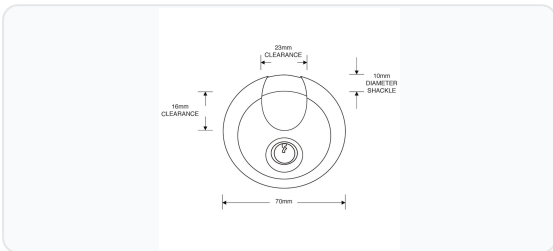

Product Imagery

Specification Summary

Brand Asec

Product type Discus

Product Description

The Asec Discus Padlock is a high-security 70mm padlock designed specifically to resist forced attacks in outdoor applications. Its classic disc shape and closed shackle design significantly limit exposure to cutting, sawing, and prying tools by remaining tightly enclosed around the staple.

Technical Specifications

- **Body Width:** 70mm
- **Body Height:** 70mm
- **Body Depth:** 28mm
- **Shackle Diameter:** 10mm
- **Horizontal Clearance:** 23mm
- **Vertical Clearance:** 16mm
- **Body Material:** Stainless Steel
- **Finish:** Chrome Plated
- **Keying Options:** Keyed Alike or Keyed To Differ (please select below)
- **Packaging Options:** Boxed or Visi (please select below)
- **Weight:** 254g or 263g (please select below)
- **Pack Quantity:** 1

Image	Part Number	Ex VAT	Inc VAT	Attributes / Specs
	AS2550	£23.30	£27.96	<p> Barcode: 5055120687780 Body Depth: 28mm Body Height: 70mm Body Width: 70mm Brand: Asec Finish: Chrome Plated Horizontal Clearance: 23mm Keyed: Keyed Alike Keying - KA: Stocked Manufacturer Reference: AS2550 Pack Quantity: 1 Packaging: Boxed Shackle Diameter: 10mm Vertical Clearance: 16mm Weight: 263g </p>