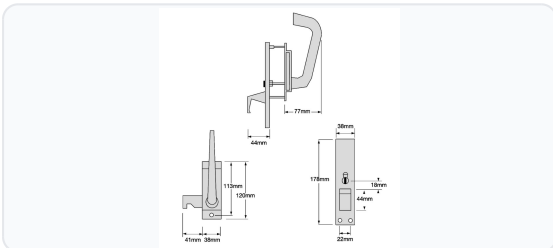

ASEC Disabled Toilet Handle Facility Indicator Set

Indicator · Asec · 1 variant

PRICING

From £24.58 ex VAT

£29.50 inc VAT

1 variant available
VAT 20.00%

Product Imagery

Specification Summary

Brand Asec

Product type Indicator

Product Description

The Asec Disabled Toilet Handle Facility Indicator Set is designed to provide easy, accessible operation for washroom facilities. Featuring a user-friendly hook lever mechanism, this set offers effortless operation, making it ideal for users with limited hand dexterity.

Technical Specifications

- **Brand:** Asec
- **Manufacturer Reference:** AS12340
- **Finish:** Satin Anodised Aluminium
- **Handing:** Reversible (suits left or right-handed doors)
- **Mechanism:** Hook Lever
- **Spindle Size:** 5mm (external indicator end) / 8mm (internal handle end)
- **Weight:** 600g
- **Suitable for:** Hinged and sliding doors

Variant Specifications And Pricing

Image	Part Number	Ex VAT	Inc VAT	Attributes / Specs
	AS12340	£24.58	£29.50	<p>Barcode: 5056240141091 Boxed Quantity: 1 Brand: Asec Finish: Satin Anodised Aluminium Handed: Reversible Manufacturer Reference: AS12340 Mechanism: Hook Lever Notes: Coloured occupancy indicator on external backplate Pack Quantity: 1 Packaging: Boxed Weight: 600g</p>