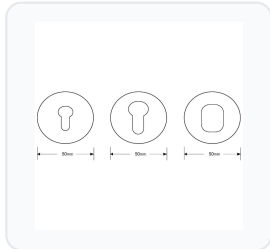

**Product Imagery**

**Specification Summary**

Brand	Asec
Product type	Escutcheon & Rose

**Product Description**

The Asec Concealed Fixing Escutcheon is a high-quality architectural escutcheon designed to provide a clean, professional finish to your doors. Ideal for use on its own or to perfectly complement 50mm rose door furniture, this escutcheon neatly covers the cut-out area where the door has been prepared for a locking mechanism.

Featuring a smart concealed fixing design, it hides all screw heads from view, leaving a seamless and tidy appearance. It is easy to fit and comes supplied complete with the necessary fixings.

These escutcheons are available in multiple finishes, including Polished Brass and Polished Chrome, and are designed to accommodate various lock mechanisms, such as Euro Cylinder, Oval Cylinder, and UK Mortice profiles. Please select your preferred finish, mechanism, and manufacturer reference from the options below to find the perfect match for your door hardware.

## Technical Specifications

- **Diameter:** 50mm
- **Depth:** 10mm
- **Height:** 10mm
- **Weight:** 50g
- **Finishes:** Polished Brass, Polished Chrome (please choose from the options below)
- **Mechanisms:** Euro Cylinder, Oval Cylinder, UK Mortice (please choose from the options below)
- **Pack Quantity:** 1
- **Packaging:** Bagged
- **Manufacturer References:** AS3804, AS3805, AS3806, AS10886 (please choose from the options below)