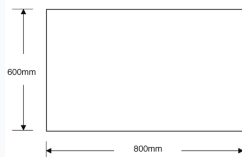

ASEC Composite Site Safety Poster 800mm x 600mm PVC Sign

Safety Posters · Asec · 1 variant

PRICING

From £73.64 ex VAT

£88.37 inc VAT

1 variant available
VAT 20.00%

Product Imagery

Specification Summary

Brand Asec

Product type Safety Posters

Product Description

The Asec Composite Site Safety Poster is an essential health and safety sign designed to clearly communicate mandatory safe practices and procedures across construction sites, warehouses, and industrial workplaces. Measuring 800mm by 600mm, this large-format sign ensures maximum visibility for staff, visitors, and contractors, helping employers meet their safety obligations.

Manufactured from durable, rigid PVC, this poster is built to withstand demanding environments, making it suitable for indoor or sheltered outdoor use. It features high-contrast print using UV-resistant ink to prevent fading over time,