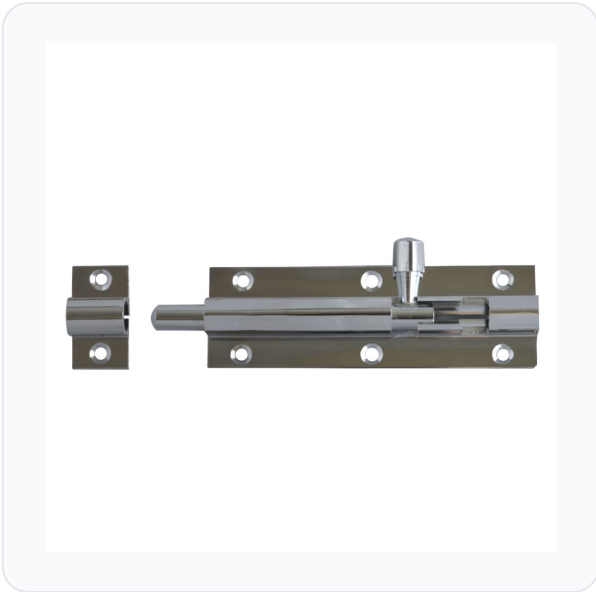

# ASEC Chrome 25mm Wide Straight Barrel Bolt

Straight · Asec · 4 variants

PRICING

**From £6.02 ex VAT**

£7.22 inc VAT

4 variants available

VAT 20.00%

Range: £6.02 - £9.03 ex VAT

**Product Imagery**

**Specification Summary**

Brand Asec

Product type Straight

**Product Description**

The Asec Chrome 25mm Wide Straight Barrel Bolt is a traditional and reliable solution for securing doors, cupboards, sheds, and gates from the inside. Featuring a robust construction with a polished chrome-plated finish, this surface-mounted barrel bolt offers both a neat, professional appearance and protection against everyday wear.

Designed with countersunk screw holes, the bolt ensures that fixing screws sit flush with the surface for a clean and snag-free installation. It is highly versatile and suitable for a variety of domestic and light commercial internal security applications.

## Key Features

- **Internal Security:** Traditional straight barrel bolt design ideal for securing doors, cupboards, gates, and sheds from the inside.
- **Durable Finish:** Polished chrome-plated finish provides a clean, modern look and resistance to wear.
- **Flush Fitting:** Countersunk screw holes allow the fixing screws to sit flush with the plate for a neat finish.
- **Easy Installation:** Surface-mounted design is quick and simple to install.
- **Complete Pack:** Supplied pre-packed and carded with all necessary fixing screws included.