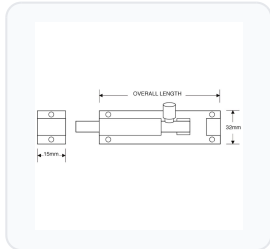

# ASEC Chrome 25mm Wide Straight Barrel Bolt

Straight · Asec · 4 variants

PRICING

**From £6.02 ex VAT**

£7.22 inc VAT

4 variants available

VAT 20.00%

Range: £6.02 - £9.03 ex VAT

**Product Imagery**

**Specification Summary**

Brand Asec

Product type Straight

**Product Description**

The Asec Chrome 25mm Wide Straight Barrel Bolt is a traditional and reliable solution for securing doors, cupboards, sheds, and gates from the inside. Featuring a robust construction with a polished chrome-plated finish, this surface-mounted barrel bolt offers both a neat, professional appearance and protection against everyday wear.

## Technical Specifications

- **Brand:** Asec
- **Finish:** Chrome Plated
- **Width:** 25mm
- **Length:** Multiple options available (64mm, 76mm, 10.2cm, or 15.2cm) - please choose from the options below
- **Weight:** Multiple options available (52g, 68g, 70g, or 127g) - please choose from the options below
- **Manufacturer Reference:** AS3359, AS3360, AS3361, or AS3362 - please choose from the options below
- **Barcode:** Multiple options available - please choose from the options below
- **Packaging:** Visi (carded)
- **Pack Quantity:** 1