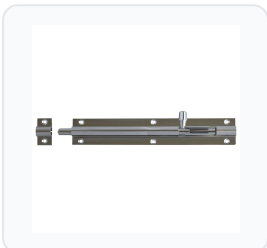

# ASEC Chrome 25mm Wide Straight Barrel Bolt

Straight · Asec · 4 variants

PRICING

**From £6.02 ex VAT**

£7.22 inc VAT

4 variants available

VAT 20.00%

Range: £6.02 - £9.03 ex VAT

**Product Imagery**

**Specification Summary**

Brand Asec

Product type Straight

**Product Description**

The Asec Chrome 25mm Wide Straight Barrel Bolt is a traditional and reliable solution for securing doors, cupboards, sheds, and gates from the inside. Featuring a robust construction with a polished chrome-plated finish, this surface-mounted barrel bolt offers both a neat, professional appearance and protection against everyday wear.

Designed with countersunk screw holes, the bolt ensures that fixing screws sit flush with the surface for a clean and snag-free installation. It is highly versatile and suitable for a variety of domestic and light commercial internal security applications.

## Technical Specifications

- **Brand:** Asec
- **Finish:** Chrome Plated
- **Width:** 25mm
- **Length:** Multiple options available (64mm, 76mm, 10.2cm, or 15.2cm) - please choose from the options below
- **Weight:** Multiple options available (52g, 68g, 70g, or 127g) - please choose from the options below
- **Manufacturer Reference:** AS3359, AS3360, AS3361, or AS3362 - please choose from the options below
- **Barcode:** Multiple options available - please choose from the options below
- **Packaging:** Visi (carded)
- **Pack Quantity:** 1