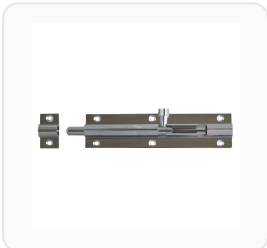

# ASEC Chrome 25mm Wide Straight Barrel Bolt

Straight · Asec · 4 variants

PRICING

**From £6.02 ex VAT**

£7.22 inc VAT

4 variants available

VAT 20.00%

Range: £6.02 - £9.03 ex VAT

**Product Imagery**

**Specification Summary**

Brand Asec

Product type Straight

**Product Description**

The Asec Chrome 25mm Wide Straight Barrel Bolt is a traditional and reliable solution for securing doors, cupboards, sheds, and gates from the inside. Featuring a robust construction with a polished chrome-plated finish, this surface-mounted barrel bolt offers both a neat, professional appearance and protection against everyday wear.

Designed with countersunk screw holes, the bolt ensures that fixing screws sit flush with the surface for a clean and snag-free installation. It is highly versatile and suitable for a variety of domestic and light commercial internal security applications.

## Key Features

- **Internal Security:** Traditional straight barrel bolt design ideal for securing doors, cupboards, gates, and sheds from the inside.
- **Durable Finish:** Polished chrome-plated finish provides a clean, modern look and resistance to wear.
- **Flush Fitting:** Countersunk screw holes allow the fixing screws to sit flush with the plate for a neat finish.
- **Easy Installation:** Surface-mounted design is quick and simple to install.
- **Complete Pack:** Supplied pre-packed and carded with all necessary fixing screws included.