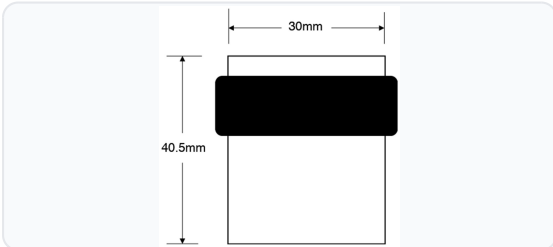

ASEC Buffer Floor Door Stop

Door Stop · Asec · 1 variant

PRICING

From £13.47 ex VAT

£16.16 inc VAT

1 variant available
VAT 20.00%

Product Imagery

Specification Summary

Brand Asec

Product type Door Stop

Product Description