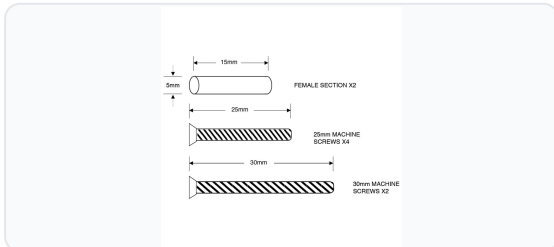

ASEC Bolt Through Fixing Pack

Miscellaneous · Asec · 1 variant

PRICING

From £4.04 ex VAT

£4.85 inc VAT

1 variant available
VAT 20.00%

Product Imagery

Specification Summary

Brand	Asec
Product type	Miscellaneous

Product Description

The Asec Bolt Through Fixing Pack is an essential accessory designed specifically for securing bolt-through door furniture. This high-quality fixing kit ensures a robust and stable installation, preventing door handles and roses from wobbling or pulling away from the door leaf over time.

Each pack is supplied with a versatile selection of components, including two female centre sections, four 25mm machine screws, and two 30mm machine screws. This combination of screw lengths makes the pack highly adaptable, allowing it to easily accommodate a wide variety of door thicknesses. Finished in a clean nickel plating, these fixings offer both durability and a professional appearance that blends seamlessly with modern door hardware.