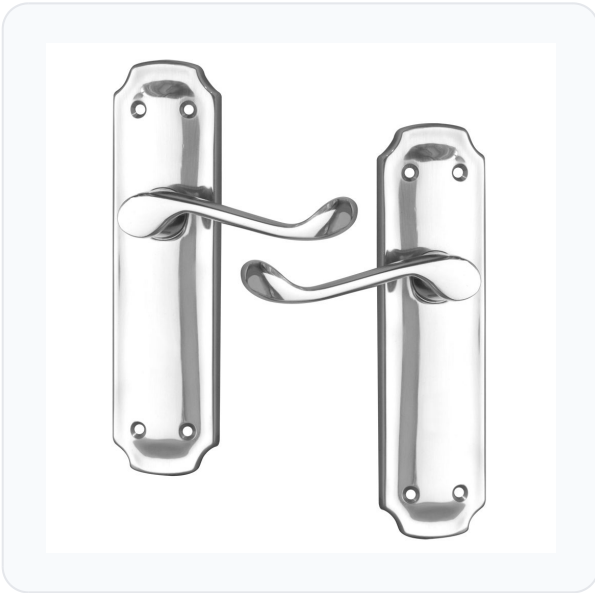

ASEC Birkdale Plate Mounted Lever Furniture

Lever Furniture · Asec · 2 variants

PRICING

From £71.75 ex VAT

£86.10 inc VAT

2 variants available

VAT 20.00%

Range: £71.75 - £113.28 ex VAT

Product Imagery

Specification Summary

Brand

Asec

Product type

Lever Furniture

Product Description

The Asec Birkdale Plate Mounted Lever Furniture is an elegant door handle set featuring a classic sculptured long backplate design, perfect for adding a touch of traditional style to your interior doors. Designed for both durability and aesthetic appeal, this high-quality lever furniture is suitable for a variety of domestic and commercial settings.

This door furniture is available in multiple finishes, including Polished Brass and Chrome Plated, and can be selected with either a Latch Only or Bathroom mechanism. Please choose your preferred finish, mechanism, and manufacturer reference (AS3620 or AS3625) from the options below. Each pair is supplied complete with all necessary fixing screws for a quick and hassle-free installation.

Key Features

- **Elegant Sculptured Design:** Features an attractive, sculptured long backplate that enhances the look of any interior door.
- **Choice of Finishes:** Available in Polished Brass or Chrome Plated to match your existing hardware (please choose from the options below).
- **Multiple Configurations:** Choose between Latch Only and Bathroom mechanisms to suit your specific door requirements (please choose from the options below).
- **Ready to Install:** Supplied as a complete pair for one door, including all necessary fixing screws.