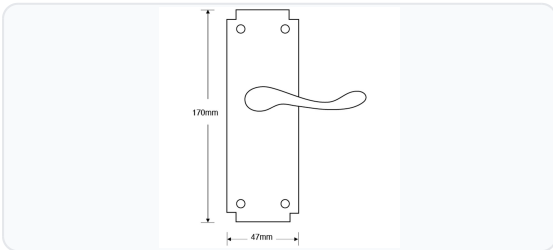

ASEC Birkdale Plate Mounted Lever Furniture

Lever Furniture · Asec · 2 variants

PRICING

From £71.75 ex VAT

£86.10 inc VAT

2 variants available

VAT 20.00%

Range: £71.75 - £113.28 ex VAT

Product Imagery

Specification Summary

Brand

Asec

Product type

Lever Furniture

Product Description

The Asec Birkdale Plate Mounted Lever Furniture is an elegant door handle set featuring a classic sculptured long backplate design, perfect for adding a touch of traditional style to your interior doors. Designed for both durability and aesthetic appeal, this high-quality lever furniture is suitable for a variety of domestic and commercial settings.

Technical Specifications

- **Brand:** Asec
- **Plate Length:** 170mm (AS3620)
- **Plate Width:** 45mm (AS3620)
- **Weight:** 780g to 870g (depending on option selected)
- **Pack Quantity:** 1 Pair
- **Packaging:** Visi pack
- **Available Finishes:** Polished Brass or Chrome Plated (please choose from the options below)
- **Available Mechanisms:** Latch Only or Bathroom (please choose from the options below)
- **Manufacturer References:** AS3620 or AS3625 (please choose from the options below)