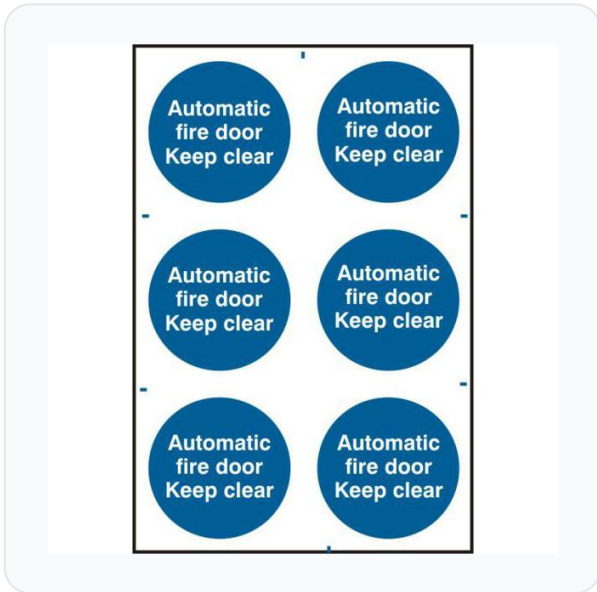

# ASEC `Automatic Fire Door Keep Clear` 200mm x 300mm PVC Self Adhesive Sign

Fire Door & Access · Asec · 1 variant

**PRICING**

**From £20.15 ex VAT**

£24.18 inc VAT

1 variant available  
VAT 20.00%

**Product Imagery**

**Specification Summary**

Brand	Asec
Product type	Fire Door & Access

**Product Description**

The Asec 'Automatic Fire Door Keep Clear' sign is a mandatory access safety sign designed to ensure clear instruction and compliance with fire safety regulations. It features the standard mandatory blue circle with white text and imagery, indicating a specific course of action that must be followed to keep emergency routes clear.

Constructed from durable, semi-rigid PVC, this sign is self-adhesive, allowing for quick, easy, and secure application to doors and flat surfaces without the need for screws or additional fixings. It is supplied as a convenient sheet containing 6 signs, making it an efficient and cost-effective choice for outfitting multiple fire doors across commercial, industrial, or residential properties.

## Key Features

- **Mandatory Safety Sign:** Features a clear blue circle with white text to denote a mandatory action for fire safety compliance.
- **Self-Adhesive Backing:** Easy to apply to clean, flat surfaces without requiring screws or additional fixings.
- **Durable PVC Construction:** Made from semi-rigid PVC for long-lasting indoor use.
- **Cost-Effective Pack:** Supplied as 6 signs per sheet, ideal for multi-door installations.