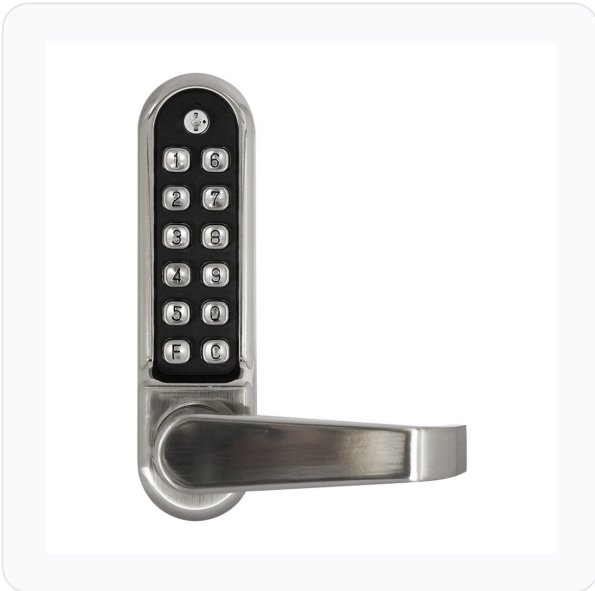

# Asec AS4300 Series Lever Operated Easy Code Change Digital Lock With Optional Free Passage & Adaptor Kit For Panic Device

Asec · Asec · 1 variant

**PRICING**

**From £262.85 ex VAT**

£315.42 inc VAT

1 variant available  
VAT 20.00%

**Product Imagery**

**Specification Summary**

Brand	Asec
Product type	Asec

**Product Description**

The Asec AS4300 Series Lever Operated Easy Code Change Digital Lock (AS4308) is a robust mechanical digital lock designed for medium to heavy-duty applications on internal or external timber doors. A standout feature of this model is its quick and easy code change function, which allows users to alter the entry code from the outside without having to remove the unit from the door.

This digital lock is supplied complete with an adaptor kit and spindles specifically for fitting to a panic device, making it ideal for use with Asec Panic Hardware or compatible third-party panic exit devices. It features a free-turning, clutched lever handle that rotates freely when locked to protect the internal mechanism against forced entry. For added convenience, it includes a free passage mode, allowing unrestricted access during busy periods. The unit is fully reversible for left or right-handed doors and is supplied without a latch.

## Technical Specifications

- **Brand:** Asec
- **Manufacturer Reference:** AS4308
- **Finish:** Stainless Steel
- **Backset:** 55mm
- **Case Depth Required:** 84mm
- **Door Thickness:** 35mm to 65mm
- **Spindle:** 8mm
- **Handing:** Reversible (left or right-handed)
- **Buttons:** 12 (10 coded, 1 clear, 1 free passage)
- **Combinations:** 1,000+
- **Keys Supplied:** 3 (for code change plug)
- **Guarantee:** 5 Year