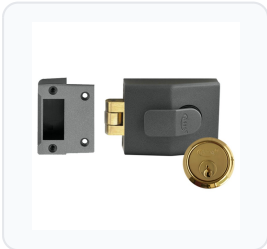

Product Imagery

Specification Summary

Brand Asec

Product type Rollerbolt

Product Description

The Asec AS12 Rollerbolt Nightlatch is an ideal security solution for flat and communal entrance doors. Featuring a rollerbolt mechanism, it is specifically designed to support push/pull door action and prevent accidental lockouts, making it a highly practical choice for busy shared access areas.

This nightlatch is operated by key from the outside and via a convenient turn handle from the inside. It is available in a range of finishes to suit your door's aesthetic, including Black, Dull Metal Grey, Polished Chrome, Satin Chrome, and White. Depending on your requirements, you can select a "Case Only" option to replace an existing lock, or a complete set featuring an Asec 5-pin cylinder in a polished brass finish. Please choose your preferred case finish, manufacturer reference, and barcode from the options below.

Variant Specifications And Pricing

Image	Part Number	Ex VAT	Inc VAT	Attributes / Specs
	AS12290	£25.90	£31.08	<p>Backset: 60mm Barcode: 5056240136806 Bolt Throw: 9mm (20mm Extended) Boxed Quantity: 20 Brand: Asec Case Finish: White Case Height: 70mm Case Width: 92mm Door Thickness: 35mm to 60mm Manufacturer Reference: AS12290 Notes: Case Only Operation: Key operation from outside and turn handle operation from inside Pack Quantity: 1 Packaging: Boxed Weight: 860g</p>
	AS12291	£25.90	£31.08	<p>Backset: 60mm Barcode: 5056240136813 Bolt Throw: 9mm (20mm Extended) Boxed Quantity: 20 Brand: Asec Case Finish: Polished Chrome Case Height: 70mm Case Width: 92mm Door Thickness: 35mm to 60mm Manufacturer Reference: AS12291 Notes: Case Only Operation: Key operation from outside and turn handle operation from inside Pack Quantity: 1 Packaging: Boxed Weight: 860g</p>