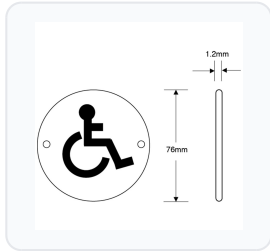

Product Imagery

Specification Summary

Brand	Asec
Product type	Numeral & Sign

Product Description

The Asec Aluminium Metal Toilet Door Sign is a durable and stylish solution for clearly identifying facilities in both commercial and residential environments. Manufactured from high-quality aluminium, these circular signs feature a clean, professional aesthetic that blends seamlessly with modern door hardware.