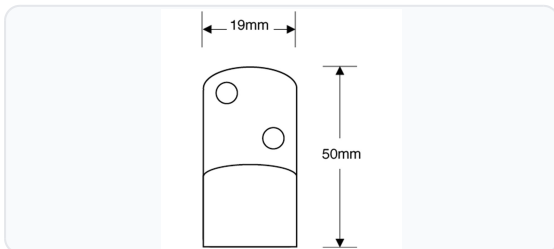

ASEC Aluminium Coat Hook

Hook · Asec · 1 variant

PRICING

From £3.18 ex VAT

£3.82 inc VAT

1 variant available
VAT 20.00%

Product Imagery

Specification Summary

Brand	Asec
Product type	Hook

Product Description

The Asec Aluminium Coat Hook is a practical and stylish addition to any home, office, or commercial space. Featuring a classic strip pattern design, this coat hook is manufactured from high-quality aluminium with a sleek Satin Anodised Aluminium (SAA) finish. This finish ensures excellent durability and resistance to wear, making it ideal for daily use in high-traffic areas.

Designed for straightforward installation, it features pre-drilled, countersunk screw holes. This allows the fixing screws to sit flush with the surface of the hook, providing a clean, neat finish that prevents snagging on clothing or accessories. Whether you are looking to tidy up a hallway, cloakroom, or workspace, this compact 50mm hook offers a reliable, low-maintenance hanging solution.