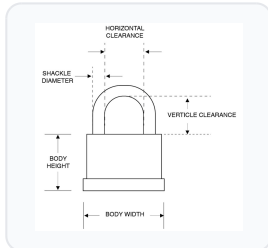

Product Imagery

Specification Summary

Brand	Asec
Product type	Laminated

Product Description

The Asec 787 & 797 Open Shackle Laminated Padlock is a rugged and dependable security solution designed to withstand tough everyday use. Constructed from layers of laminated steel clamped tightly together, this padlock offers a high level of physical strength and resistance to force.

This versatile padlock is available in a wide range of sizes and configurations to suit your specific security needs. You can choose from body widths ranging from 30mm to 64mm, shackle diameters from 5mm to 11mm, and various vertical clearances up to 58mm. Additionally, options include Keyed to Differ or Keyed Alike (with specific key suites like J and K) and either boxed or visual (visi) packaging. Please select your preferred size, keying option, and packaging from the options below.

Technical Specifications

- **Body Width:** 30mm, 40mm, 50mm, or 64mm (choose from the options below)
- **Body Height:** 26mm, 39mm, 42mm, or 48mm (choose from the options below)
- **Body Depth:** 17mm, 22mm, 26.5mm, or 31mm (choose from the options below)
- **Shackle Diameter:** 5mm, 6mm, 9mm, or 11mm (choose from the options below)
- **Vertical Clearance:** 18mm, 21.5mm, 26mm, 33mm, 55mm, or 58mm (choose from the options below)
- **Horizontal Clearance:** 14mm, 20.5mm, 24mm, or 32mm (choose from the options below)
- **Keying Options:** Keyed to Differ or Keyed Alike (choose from the options below)
- **Packaging:** Boxed or Visi (choose from the options below)
- **Weight:** 124g to 599g (choose from the options below)

Image	Part Number	Ex VAT	Inc VAT	Attributes / Specs
	AS2546	£19.28	£23.14	<p> Barcode: 5055120687087 Body Depth: 26.5mm Body Height: 42mm Body Width: 50mm Brand: Asec Horizontal Clearance: 24mm Keyed: Keyed Alike Keying - KA: Stocked Manufacturer Reference: AS2546 Notes: Keyed Alike - J Pack Quantity: 1 Packaging: Boxed Shackle Diameter: 9mm Vertical Clearance: 26mm Weight: 354g </p>