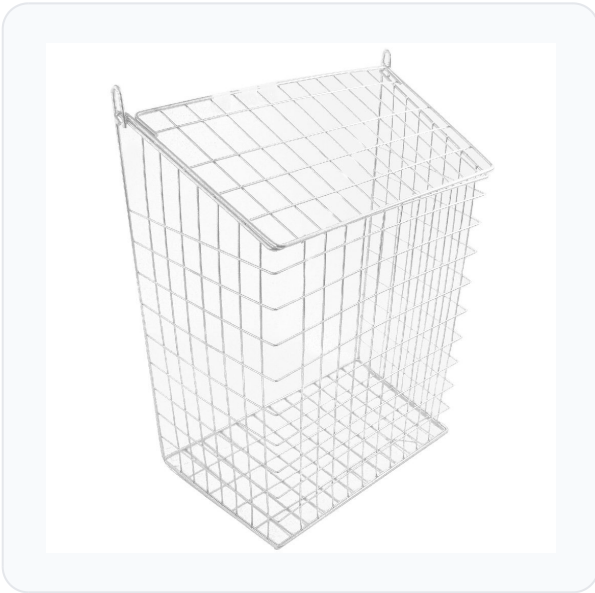

# ASEC 62L Large Letter Cage

Letter Cage · Asec · 2 variants

PRICING

**From £97.52 ex VAT**

£117.02 inc VAT

2 variants available

VAT 20.00%

Range: £97.52 - £118.50 ex VAT

## Product Imagery

## Specification Summary

Brand Asec

Product type Letter Cage

## Product Description

The Asec 62L Large Letter Cage is a practical and secure addition to the back of any door, designed to catch incoming mail and keep it clean, dry, and off the floor. It provides easy and convenient retrieval of your post without the need to bend down, while also protecting letters and packages from curious pets.