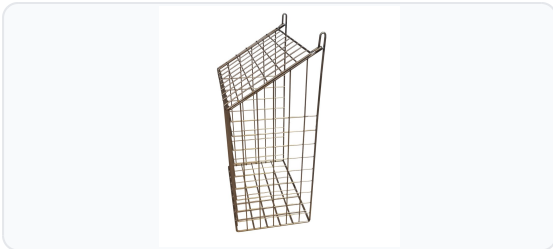

# ASEC 62L Large Letter Cage

Letter Cage · Asec · 2 variants

PRICING

**From £97.52 ex VAT**

£117.02 inc VAT

2 variants available

VAT 20.00%

Range: £97.52 - £118.50 ex VAT

## Specification Summary

Brand Asec

Product type Letter Cage

## Product Description

The Asec 62L Large Letter Cage is a practical and secure addition to the back of any door, designed to catch incoming mail and keep it clean, dry, and off the floor. It provides easy and convenient retrieval of your post without the need to bend down, while also protecting letters and packages from curious pets.