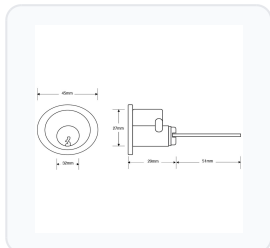

ASEC 6-Pin Rim Cylinder

Rim Cylinders · Asec · 6 variants

PRICING

From £15.05 ex VAT

£18.06 inc VAT

6 variants available

VAT 20.00%

Range: £15.05 - £20.40 ex VAT

Product Imagery

Specification Summary

Brand	Asec
Product type	Rim Cylinders
Keyway	Asec 6

Product Description

The Asec 6-Pin Rim Cylinder is an excellent, reliable entry-level cylinder designed primarily for use on wooden doors in conjunction with a rim nightlatch. Whether you are replacing an existing lock or carrying out a fresh installation, this cylinder is ideal for remedial jobs and general maintenance.

Technical Specifications

- **Cylinder Type:** Rim Cylinder
- **Mechanism:** 6-Pin
- **Cylinder System:** Asec 6 Pin
- **Keys Supplied:** 3
- **Fire Tested:** Grade 0
- **Finishes:** Nickel Plated, Polished Brass, or Polished Chrome (please choose from the options below)
- **Packaging:** Boxed or Visi (please choose from the options below)
- **Weight:** 160g or 170g (please choose from the options below)
- **Manufacturer References:** AS1428, AS1429, AS1453, AS10795, AS10796, or AS10797 (please choose from the options below)