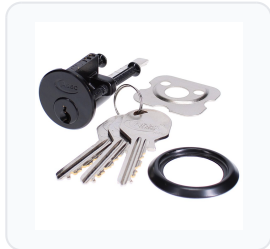

ASEC 6-Pin Rim Cylinder

Rim Cylinders · Asec · 6 variants

PRICING

From £15.05 ex VAT

£18.06 inc VAT

6 variants available

VAT 20.00%

Range: £15.05 - £20.40 ex VAT

Product Imagery

Specification Summary

Brand	Asec
Product type	Rim Cylinders
Keyway	Asec 6

Product Description

The Asec 6-Pin Rim Cylinder is an excellent, reliable entry-level cylinder designed primarily for use on wooden doors in conjunction with a rim nightlatch. Whether you are replacing an existing lock or carrying out a fresh installation, this cylinder is ideal for remedial jobs and general maintenance.

It is supplied complete with a fixing screw and three keys, ensuring you have everything required for a straightforward setup. For added versatility, this cylinder can be keyed alike or master keyed through our in-house workshop, allowing you to operate multiple locks with a single key or integrate it into a larger security system.

Technical Specifications

- **Cylinder Type:** Rim Cylinder
- **Mechanism:** 6-Pin
- **Cylinder System:** Asec 6 Pin
- **Keys Supplied:** 3
- **Fire Tested:** Grade 0
- **Finishes:** Nickel Plated, Polished Brass, or Polished Chrome (please choose from the options below)
- **Packaging:** Boxed or Visi (please choose from the options below)
- **Weight:** 160g or 170g (please choose from the options below)
- **Manufacturer References:** AS1428, AS1429, AS1453, AS10795, AS10796, or AS10797 (please choose from the options below)