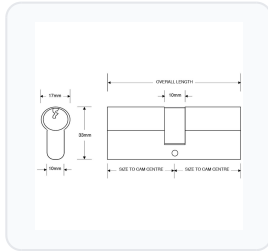

Product Imagery

Specification Summary

Brand Asec

Product type Double Euro

Keyway Asec 6

TAGS

Is Cylinder

Product Description

The Asec 6-Pin Euro Double Cylinder is a reliable, entry-level security solution designed for doors requiring key access from both sides. Supplied complete with three keys and a cylinder retaining screw, this double euro cylinder is an excellent choice for everyday domestic and light commercial applications.