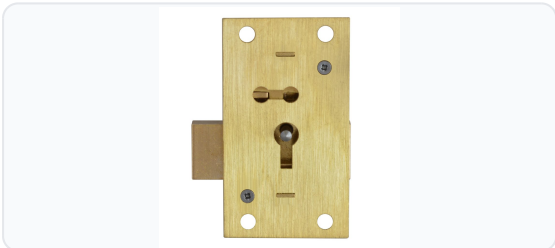

ASEC 51 2 & 4 Lever Straight Cupboard Lock

Straight · Asec · 6 variants

PRICING

From £60.59 ex VAT

£72.71 inc VAT

6 variants available

VAT 20.00%

Range: £60.59 - £70.32 ex VAT

Product Imagery

Specification Summary

Brand Asec

Product type Straight

Product Description

The Asec 51 Straight Cupboard Lock is a traditional, reliable, and versatile locking solution designed to secure cupboards, cabinets, and small storage units. This single-entry, non-handed lock is easy to install via surface screw-fixing, making it a popular choice for both domestic and commercial applications.

Each lock features a classic Satin Brass finish and is supplied complete with 2 keys.

Technical Specifications

- **Brand:** Asec
- **Finish:** Satin Brass
- **Backset:** 18mm
- **Case Depth:** 11mm
- **Case Height:** 64mm or 75mm (please choose from the options below)
- **Case Width:** 35mm or 40mm (please choose from the options below)
- **Mechanism:** 2 Lever or 4 Lever (please choose from the options below)
- **Keying:** Keyed Alike or Keyed to Differ (please choose from the options below)
- **Keys Supplied:** 2
- **Differs:** 12
- **Weight:** 120g or 155g (please choose from the options below)

Key Features

- **Non-Handed Design:** Suitable for both left and right-handed cupboard doors.
- **Easy Installation:** Surface-mounted and screw-fixed for straightforward fitting.
- **Flexible Keying Options:** Available keyed alike or keyed to differ to suit your access requirements.
- **Durable Finish:** Attractive Satin Brass finish provides a classic look and long-lasting durability.
- **Supplied with Keys:** Comes complete with 2 keys per lock.