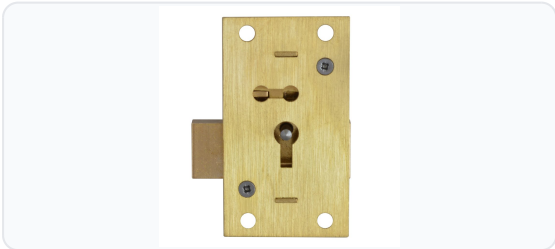

ASEC 51 2 & 4 Lever Straight Cupboard Lock

Straight · Asec · 6 variants

PRICING

From £60.59 ex VAT

£72.71 inc VAT

6 variants available

VAT 20.00%

Range: £60.59 - £70.32 ex VAT

Product Imagery

Specification Summary

Brand Asec

Product type Straight

Product Description

The Asec 51 Straight Cupboard Lock is a traditional, reliable, and versatile locking solution designed to secure cupboards, cabinets, and small storage units. This single-entry, non-handed lock is easy to install via surface screw-fixing, making it a popular choice for both domestic and commercial applications.

Each lock features a classic Satin Brass finish and is supplied complete with 2 keys.

Technical Specifications

- **Brand:** Asec
- **Finish:** Satin Brass
- **Backset:** 18mm
- **Case Depth:** 11mm
- **Case Height:** 64mm or 75mm (please choose from the options below)
- **Case Width:** 35mm or 40mm (please choose from the options below)
- **Mechanism:** 2 Lever or 4 Lever (please choose from the options below)
- **Keying:** Keyed Alike or Keyed to Differ (please choose from the options below)
- **Keys Supplied:** 2
- **Differs:** 12
- **Weight:** 120g or 155g (please choose from the options below)

Key Features

- **Non-Handed Design:** Suitable for both left and right-handed cupboard doors.
- **Easy Installation:** Surface-mounted and screw-fixed for straightforward fitting.
- **Flexible Keying Options:** Available keyed alike or keyed to differ to suit your access requirements.
- **Durable Finish:** Attractive Satin Brass finish provides a classic look and long-lasting durability.
- **Supplied with Keys:** Comes complete with 2 keys per lock.