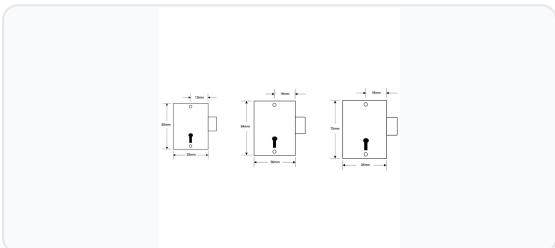

Product Imagery

Specification Summary

Brand Asec

Product type Straight

Product Description

The Asec 51 Straight Cupboard Lock is a traditional, reliable, and versatile locking solution designed to secure cupboards, cabinets, and small storage units. This single-entry, non-handed lock is easy to install via surface screw-fixing, making it a popular choice for both domestic and commercial applications.

Each lock features a classic Satin Brass finish and is supplied complete with 2 keys.

Technical Specifications

- **Brand:** Asec
- **Finish:** Satin Brass
- **Backset:** 18mm
- **Case Depth:** 11mm
- **Case Height:** 64mm or 75mm (please choose from the options below)
- **Case Width:** 35mm or 40mm (please choose from the options below)
- **Mechanism:** 2 Lever or 4 Lever (please choose from the options below)
- **Keying:** Keyed Alike or Keyed to Differ (please choose from the options below)
- **Keys Supplied:** 2
- **Differs:** 12
- **Weight:** 120g or 155g (please choose from the options below)

Image	Part Number	Ex VAT	Inc VAT	Attributes / Specs
	AS6539	£61.02	£73.22	Backset: 18mm Barcode: 5055120607573 Brand: Asec Case Depth: 11mm Case Height: 75mm Case Width: 40mm Differs: 12 Finish: Satin Brass Keyed: Keyed To Differ Keying - KA: Special Order Keying - MK: Special Order Keys Supplied: 2 Manufacturer Reference: AS6539 Mechanism: 2 Lever Packaging: Visi Weight: 155g Width: 75mm
	AS6540	£70.32	£84.38	Backset: 18mm Barcode: 5055120607566 Brand: Asec Case Depth: 11mm Case Height: 75mm Case Width: 40mm Differs: 12 Finish: Satin Brass Keyed: Keyed To Differ Keying - KA: Stocked Keying - MK: Special Order Keys Supplied: 2 Manufacturer Reference: AS6540 Mechanism: 4 Lever Packaging: Visi Weight: 155g Width: 75mm