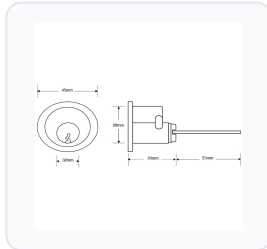

ASEC 5-Pin Rim Cylinder

Rim Cylinders · Asec · 9 variants

PRICING

From £15.20 ex VAT

£18.24 inc VAT

9 variants available

VAT 20.00%

Range: £15.20 - £18.03 ex VAT

Product Imagery

Specification Summary

Brand Asec

Product type Rim Cylinders

Product Description

The Asec 5-Pin Rim Cylinder is a reliable, entry-level replacement cylinder designed for use with standard rim nightlatches on wooden doors. It is an ideal choice for remedial work, quick lock replacements, or upgrading existing setups.

Variant Specifications And Pricing

Image	Part Number	Ex VAT	Inc VAT	Attributes / Specs
	AS1146	£16.07	£19.28	<p>Barcode: 5055120621456</p> <p>Brand: Asec</p> <p>Cylinder Kitemark: No</p> <p>Cylinder Profile: Other</p> <p>Cylinder System: Asec 5 Pin</p> <p>Cylinder Type: Rim Cylinder</p> <p>Finish: Nickel Plated</p> <p>Fire Tested: Grade 0</p> <p>Key Cutting: In-House</p> <p>Keyed: Keyed Alike</p> <p>Keying - KA: Stocked & In-House</p> <p>Keying - MK: Stocked</p> <p>Keys Supplied: 3</p> <p>Length: 0mm</p> <p>Manufacturer Reference: AS1146</p> <p>Mechanism: 5 Pin</p> <p>Notes: Keyed Alike - A</p> <p>Packaging: Boxed</p> <p>Secured By Design: No</p> <p>Snap Resistant: No</p> <p>Sold Secure: No</p> <p>Weight: 150g</p>
	AS1147	£16.07	£19.28	<p>Barcode: 5055120621449</p> <p>Brand: Asec</p> <p>Cylinder Kitemark: No</p> <p>Cylinder Profile: Other</p> <p>Cylinder System: Asec 5 Pin</p> <p>Cylinder Type: Rim Cylinder</p> <p>Finish: Nickel Plated</p> <p>Fire Tested: Grade 0</p> <p>Key Cutting: In-House</p> <p>Keyed: Keyed Alike</p> <p>Keying - KA: Stocked & In-House</p> <p>Keying - MK: Stocked</p> <p>Keys Supplied: 3</p> <p>Length: 0mm</p> <p>Manufacturer Reference: AS1147</p> <p>Mechanism: 5 Pin</p> <p>Notes: Keyed Alike - B</p> <p>Packaging: Boxed</p> <p>Secured By Design: No</p> <p>Snap Resistant: No</p> <p>Sold Secure: No</p> <p>Weight: 150g</p>