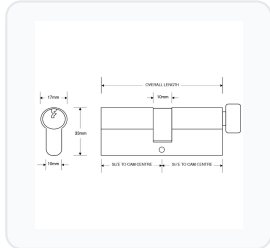

Product Imagery

Specification Summary

Brand	Asec
Product type	Key & Turn Euro

TAGS

Is Cylinder

Product Description

The Asec 5-Pin Euro Key & Turn Cylinder is a reliable, entry-level locking solution designed for everyday security. Ideal for both domestic and light commercial applications, this cylinder offers convenient keyless egress from the inside via an easy-to-operate thumbturn, while remaining securely key-operated from the outside.