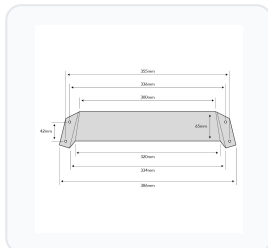

# ASEC 300mm (12 Inch) Letter Box Security Hood

Door Tidy · Asec · 3 variants

PRICING

**From £8.57 ex VAT**

£10.28 inc VAT

3 variants available

VAT 20.00%

Range: £8.57 - £28.61 ex VAT

**Product Imagery**

**Specification Summary**

Brand Asec

Product type Door Tidy

**Product Description**

The Asec 300mm (12 Inch) Letter Box Security Hood is a simple yet highly effective security upgrade designed to protect your home from opportunist thieves. By covering the internal side of your letterbox, it acts as a robust physical barrier that prevents intruders from 'fishing' for house or car keys left on nearby tables or hooks. It also significantly reduces the risk of someone reaching through the letterplate to manipulate internal door handles or

## Technical Specifications

- **Brand:** Asec
- **Width:** 31.5cm
- **Finish:** Polished Brass, Silver, or White (please choose from the options below)
- **Manufacturer Reference:** AS10187, AS10188, or AS10189 (please choose from the options below)
- **Barcode:** 5055120738598, 5055120738604, or 5055120738611 (please choose from the options below)
- **Weight:** Ranges from 300g to 910g (please choose from the options below)
- **Pack Quantity:** 1