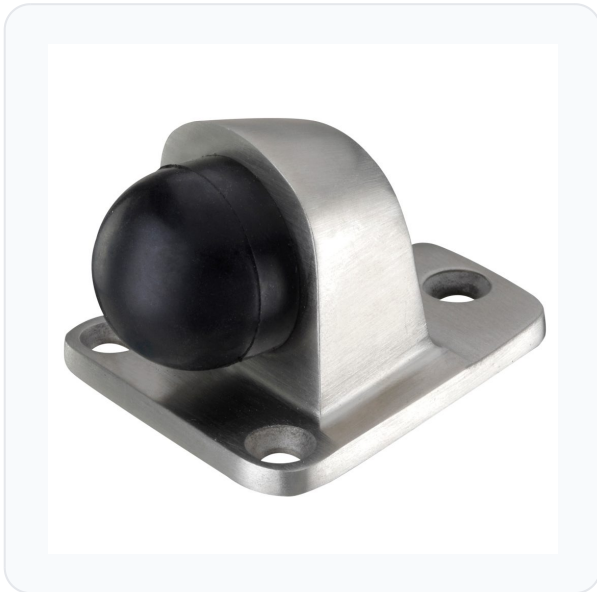

ASEC 3 Point Door Stop

Door Stop · Asec · 1 variant

PRICING

From £24.50 ex VAT

£29.40 inc VAT

1 variant available
VAT 20.00%

Product Imagery

Specification Summary

Brand	Asec
Product type	Door Stop

Product Description

The Asec 3 Point Door Stop offers a sleek, modern aesthetic combined with robust functionality, making it an ideal choice for both residential and commercial properties. Crafted with a high-quality Satin Stainless Steel finish, this door stop is designed to blend seamlessly with contemporary architectural ironmongery while providing reliable protection for your walls, doors, and floors.

Featuring a durable black rubber buffer, it effectively absorbs impact to prevent unsightly scuffs and damage. The standout feature of this model is its three-point fixing base, which ensures a highly secure, stable, and wobble-free installation. It is straightforward to fit and comes complete with all the necessary fixings, allowing for quick and easy mounting.