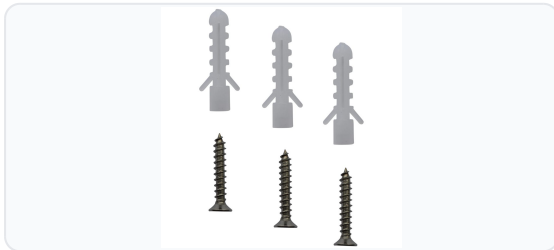

ASEC 3 Point Door Stop

Door Stop · Asec · 1 variant

PRICING

From £24.50 ex VAT

£29.40 inc VAT

1 variant available
VAT 20.00%

Product Imagery

Specification Summary

Brand	Asec
Product type	Door Stop

Product Description

The Asec 3 Point Door Stop offers a sleek, modern aesthetic combined with robust functionality, making it an ideal choice for both residential and commercial properties. Crafted with a high-quality Satin Stainless Steel finish, this door stop is designed to blend seamlessly with contemporary architectural ironmongery while providing reliable protection for your walls, doors, and floors.

Featuring a durable black rubber buffer, it effectively absorbs impact to prevent unsightly scuffs and damage. The standout feature of this model is its three-point fixing base, which ensures a highly secure, stable, and wobble-free installation. It is straightforward to fit and comes complete with all the necessary fixings, allowing for quick and easy mounting.