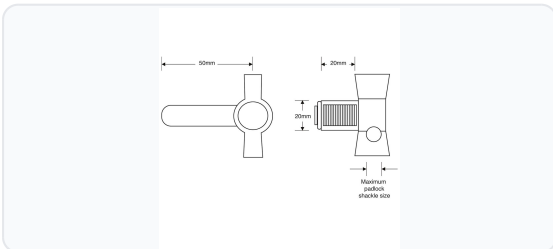

ASEC 20mm Latchlock Straight Cam To Accept Padlock

Nut Fix · Asec · 2 variants

PRICING

From £12.54 ex VAT

£15.05 inc VAT

2 variants available
VAT 20.00%

Product Imagery

Specification Summary

Brand Asec

Product type Nut Fix

Product Description