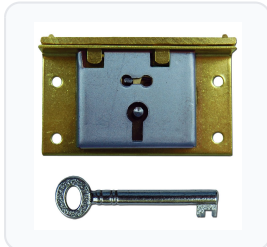

ASEC 20 Boxlock

Till & Drawer Lock · Asec · 2 variants

PRICING

From £37.37 ex VAT

£44.84 inc VAT

2 variants available
VAT 20.00%

Product Imagery

Specification Summary

Brand	Asec
Product type	Till & Drawer Lock