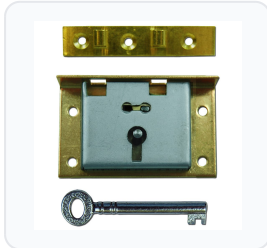

ASEC 20 Boxlock

Till & Drawer Lock · Asec · 2 variants

PRICING

From £37.37 ex VAT

£44.84 inc VAT

2 variants available
VAT 20.00%

Product Imagery

Specification Summary

Brand	Asec
Product type	Till & Drawer Lock