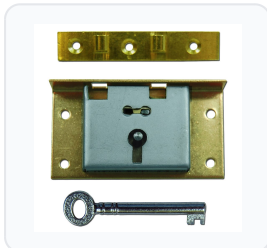

ASEC 20 Boxlock

Till & Drawer Lock · Asec · 2 variants

PRICING

From £37.37 ex VAT

£44.84 inc VAT

2 variants available
VAT 20.00%

Product Imagery

Specification Summary

Brand	Asec
Product type	Till & Drawer Lock