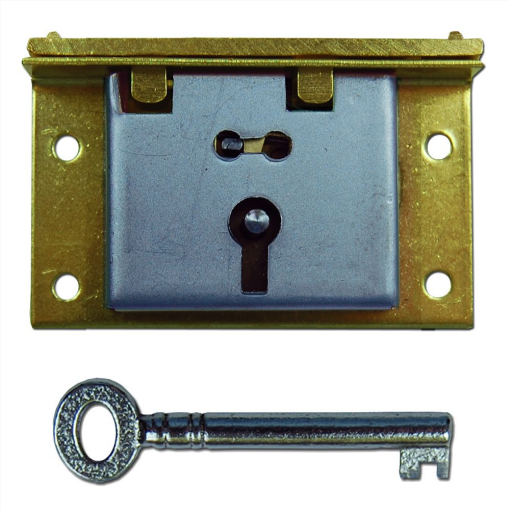

ASEC 20 Boxlock

Till & Drawer Lock · Asec · 2 variants

PRICING

From £37.37 ex VAT

£44.84 inc VAT

2 variants available
VAT 20.00%

Product Imagery

Specification Summary

Brand	Asec
Product type	Till & Drawer Lock

Product Description

The Asec 20 Boxlock is a traditional, high-quality 1-lever lock designed specifically for securing wooden boxes, chests, cupboards, and single desk drawers. This cut-in (or morticed) box lock is fitted internally, allowing the deadbolt to engage and secure the lid or drawer shut. It is operated by a key, with the deadbolt locking and unlocking smoothly to provide reliable, basic security for your decorative furniture, hobbyist woodworking projects, or office drawers.

Featuring a classic satin brass finish, this lock is supplied keyed to differ and comes complete with one key. It is available in two sizes to suit your specific installation requirements: a 50mm width version (AS6500) with a 19mm backset, and a 64mm width version (AS6501) with a 21mm backset. Please select your preferred size and specifications from the options below to ensure the perfect fit for your project.

Technical Specifications

- **Brand:** Asec
- **Mechanism:** 1 Lever
- **Finish:** Satin Brass
- **Keying:** Keyed To Differ
- **Keys Supplied:** 1
- **Case Width:** 50mm or 64mm (please choose from the options below)
- **Case Height:** 30mm or 35mm (please choose from the options below)
- **Case Depth:** 9mm
- **Backset:** 19mm or 21mm (please choose from the options below)
- **Weight:** 60g or 85g (depending on the selected size)
- **Manufacturer Reference:** AS6500 or AS6501 (please choose from the options below)
- **Barcode:** 5055120607986 or 5055120607979 (depending on the selected model)