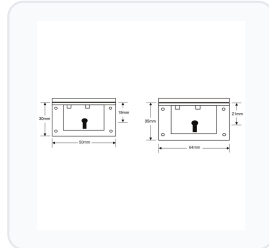

ASEC 20 Boxlock

Till & Drawer Lock · Asec · 2 variants

PRICING

From £37.37 ex VAT

£44.84 inc VAT

2 variants available
VAT 20.00%

Product Imagery

Specification Summary

Brand	Asec
Product type	Till & Drawer Lock