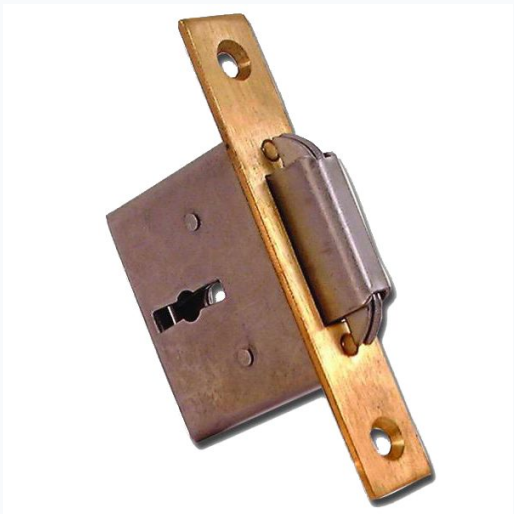

ASEC 185 2 Lever Desklock

Till & Drawer Lock · Asec · 1 variant

PRICING

From £157.10 ex VAT

£188.52 inc VAT

1 variant available
VAT 20.00%

Product Imagery

Specification Summary

Brand	Asec
Product type	Till & Drawer Lock

Product Description