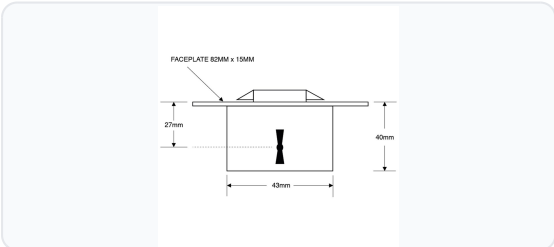

ASEC 185 2 Lever Desklock

Till & Drawer Lock · Asec · 1 variant

PRICING

From £157.10 ex VAT

£188.52 inc VAT

1 variant available
VAT 20.00%

Product Imagery

Specification Summary

Brand	Asec
Product type	Till & Drawer Lock

Product Description