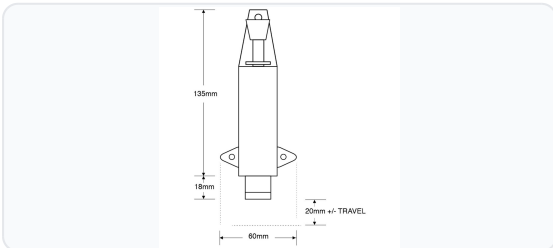

ASEC 115mm Foot Operated Door Holder

Door Stop · Asec · 2 variants

PRICING

From £114.59 ex VAT

£137.51 inc VAT

2 variants available

VAT 20.00%

Range: £114.59 - £125.12 ex VAT

Product Imagery

Specification Summary

Brand Asec

Product type Door Stop

Product Description