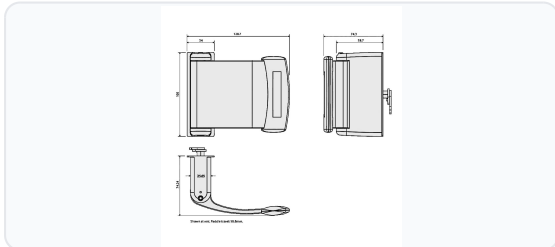

ADAMS RITE 4596 Paddle Handle To Suit 4750 Series

Paddle Handle · Adams Rite · 4 variants

PRICING

From £371.94 ex VAT

£446.33 inc VAT

4 variants available
VAT 20.00%

Product Imagery

Specification Summary

Brand	Adams Rite
Product type	Paddle Handle

Product Description