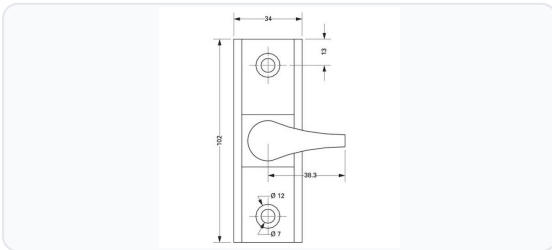

ADAMS RITE 4565 501 130 Handle & Cam

Accessory · Adams Rite · 1 variant

PRICING

From £121.64 ex VAT

£145.97 inc VAT

1 variant available
VAT 20.00%

Product Imagery

Specification Summary

Brand	Adams Rite
Product type	Accessory

Product Description

The Adams Rite 4565-501-130 is a robust thumbturn handle and cam plug assembly designed for use with Adams Rite 4700 Series deadlatches. Featuring a compact, ergonomic thumbturn lever, it is engineered to provide a secure and comfortable fingertip grip, making it an excellent choice for doors where the latch is operated infrequently or primarily in emergencies.

This unit comes complete with an activator cam plug and a 16mm spindle, allowing it to fit solidly into the cylinder hole of the latch. The narrow escutcheon is designed to match the clean, modern lines of narrow stile metal doors. Finished in a sleek satin chrome, this left-handed handle offers dependable performance and a professional aesthetic.