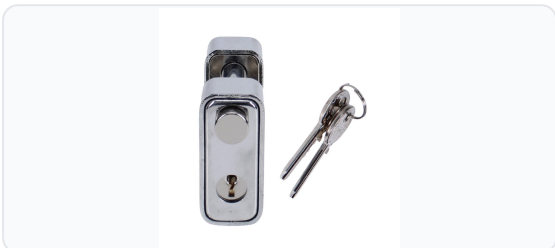

# ABUS 92 Series Steel Clad Brass Sliding Shackle Shutter Padlock

Sliding Shackle · Abus · 6 variants

PRICING

**From £103.38 ex VAT**

£124.06 inc VAT

6 variants available

VAT 20.00%

Range: £103.38 - £147.71 ex VAT

**Product Imagery**

**Specification Summary**

Brand	Abus
Product type	Sliding Shackle

**Product Description**

The ABUS 92 Series Steel Clad Brass Sliding Shackle Shutter Padlock is a robust, compact security solution designed specifically for confined spaces and high-security applications. Commonly known as a shutter lock, this monoblock padlock is ideal for securing roller shutters, vending machines, gates, and sea containers where traditional curved shackle padlocks are too bulky.

Constructed with a solid brass body encased in a heavy-duty hardened steel jacket, it offers exceptional resistance to drilling, pulling, and physical force. The straight sliding shackle is made from a through-hardened steel alloy and is designed to rotate when attacked, effectively neutralizing sawing attempts. Inside, a precision pin tumbler cylinder with anti-pick mushroom pins provides reliable protection against manipulation.

This padlock is available in multiple body widths (67mm or 78mm), body heights (58mm or 65mm), and depths (28mm or 30mm). Depending on your security needs, you can choose a shackle diameter of either 10mm or 12mm, with corresponding horizontal clearances of 33mm or 37mm, and vertical clearances of 14mm or 17mm. It is offered in both Keyed Alike and Keyed To Differ configurations, with weights ranging from 581g to 872g, and a choice of Boxed or Visi packaging. Please select your required specifications from the options below.