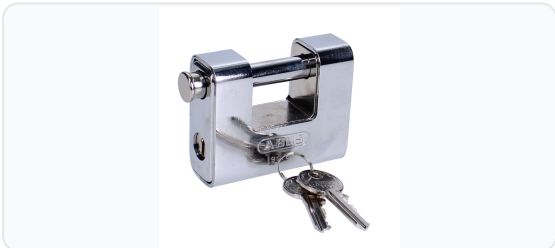

# ABUS 92 Series Steel Clad Brass Sliding Shackle Shutter Padlock

Sliding Shackle · Abus · 6 variants

PRICING

**From £103.38 ex VAT**

£124.06 inc VAT

6 variants available

VAT 20.00%

Range: £103.38 - £147.71 ex VAT

**Product Imagery**

**Specification Summary**

Brand	Abus
Product type	Sliding Shackle

**Product Description**

The ABUS 92 Series Steel Clad Brass Sliding Shackle Shutter Padlock is a robust, compact security solution designed specifically for confined spaces and high-security applications. Commonly known as a shutter lock, this monoblock padlock is ideal for securing roller shutters, vending machines, gates, and sea containers where traditional curved shackle padlocks are too bulky.

Constructed with a solid brass body encased in a heavy-duty hardened steel jacket, it offers exceptional resistance to drilling, pulling, and physical force. The straight sliding shackle is made from a through-hardened steel alloy and is designed to rotate when attacked, effectively neutralizing sawing attempts. Inside, a precision pin tumbler cylinder with anti-pick mushroom pins provides reliable protection against manipulation.

This padlock is available in multiple body widths (67mm or 78mm), body heights (58mm or 65mm), and depths (28mm or 30mm). Depending on your security needs, you can choose a shackle diameter of either 10mm or 12mm, with corresponding horizontal clearances of 33mm or 37mm, and vertical clearances of 14mm or 17mm. It is offered in both Keyed Alike and Keyed To Differ configurations, with weights ranging from 581g to 872g, and a choice of Boxed or Visi packaging. Please select your required specifications from the options below.