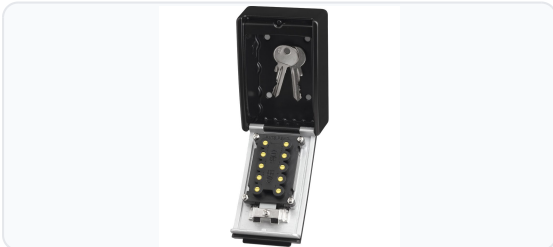

ABUS 767 Wall Mounted `Key Garage` Key Safe

Key Safe · Abus · 1 variant

PRICING

From £69.15 ex VAT

£82.98 inc VAT

1 variant available
VAT 20.00%

Product Imagery

Specification Summary

Brand Abus

Product type Key Safe

Product Description

The ABUS 767 Wall Mounted Key Garage is a secure and convenient solution for storing keys and plastic access cards. Designed for shared access, it is ideal for holiday homes, care workers, tradespeople, or multi-user domestic access.

Constructed with a robust solid metal housing and a zinc die-cast locking cover, this key safe offers strong resistance against tampering. It features a user-friendly push-button keypad that allows you to set a custom, resettable code of up to 10 digits. The code sequence is non-sequential, making it easy to enter.

To protect the keypad from the elements, the Key Garage is fitted with a sliding plastic cover that shields the mechanism from dust, dirt, and weather. It is designed for wall mounting in indoor areas or protected outdoor locations.