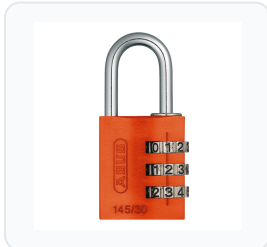

ABUS 145/30 Travel Light Combination Padlock

Combination · Abus · 7 variants

PRICING

From £22.23 ex VAT

£26.68 inc VAT

7 variants available
VAT 20.00%

Product Imagery

Specification Summary

Brand	Abus
Product type	Combination

Product Description

The ABUS 145/30 Travel Light Combination Padlock is a lightweight yet strong security solution, perfect for securing luggage, school or gym lockers, toolboxes, and sports bags. Crafted with a precision-extruded, cut, and drilled pure aluminium body, this padlock offers robust protection without adding unnecessary weight to your travel gear.

To ensure long-lasting durability, the padlock features an anodised finish that resists corrosion, paired with a zinc-plated brass lock mechanism designed to prevent chemical wear. The steel shackle is spring-loaded, which provides a smoother feel when setting and aligning your code.

Technical Specifications

- **Body Width:** 30mm
- **Body Depth:** 15mm
- **Shackle Diameter:** 5mm
- **Horizontal Clearance:** 14mm
- **Vertical Clearance:** 26mm
- **Weight:** 60g
- **Locking Mechanism:** 3-wheel resettable combination
- **Body Material:** Solid aluminium (anodised)
- **Shackle Material:** Steel
- **Finishes Available:** Black, Blue, Green, Lilac, Orange, Red, and Yellow (please select from the options below)