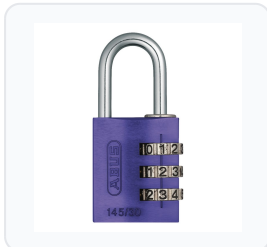

ABUS 145/30 Travel Light Combination Padlock

Combination · Abus · 7 variants

PRICING

From £22.23 ex VAT

£26.68 inc VAT

7 variants available
VAT 20.00%

Product Imagery

Specification Summary

Brand	Abus
Product type	Combination

Product Description

The ABUS 145/30 Travel Light Combination Padlock is a lightweight yet strong security solution, perfect for securing luggage, school or gym lockers, toolboxes, and sports bags. Crafted with a precision-extruded, cut, and drilled pure aluminium body, this padlock offers robust protection without adding unnecessary weight to your travel gear.

To ensure long-lasting durability, the padlock features an anodised finish that resists corrosion, paired with a zinc-plated brass lock mechanism designed to prevent chemical wear. The steel shackle is spring-loaded, which provides a smoother feel when setting and aligning your code.

Technical Specifications

- **Body Width:** 30mm
- **Body Depth:** 15mm
- **Shackle Diameter:** 5mm
- **Horizontal Clearance:** 14mm
- **Vertical Clearance:** 26mm
- **Weight:** 60g
- **Locking Mechanism:** 3-wheel resettable combination
- **Body Material:** Solid aluminium (anodised)
- **Shackle Material:** Steel
- **Finishes Available:** Black, Blue, Green, Lilac, Orange, Red, and Yellow (please select from the options below)