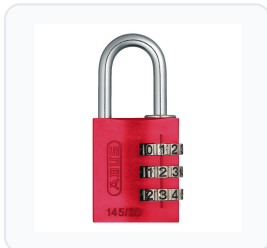

ABUS 145/30 Travel Light Combination Padlock

Combination · Abus · 7 variants

PRICING

From £22.23 ex VAT

£26.68 inc VAT

7 variants available
VAT 20.00%

Product Imagery

Specification Summary

Brand	Abus
Product type	Combination

Product Description

The ABUS 145/30 Travel Light Combination Padlock is a lightweight yet strong security solution, perfect for securing luggage, school or gym lockers, toolboxes, and sports bags. Crafted with a precision-extruded, cut, and drilled pure aluminium body, this padlock offers robust protection without adding unnecessary weight to your travel gear.

To ensure long-lasting durability, the padlock features an anodised finish that resists corrosion, paired with a zinc-plated brass lock mechanism designed to prevent chemical wear. The steel shackle is spring-loaded, which provides a smoother feel when setting and aligning your code.

Technical Specifications

- **Body Width:** 30mm
- **Body Depth:** 15mm
- **Shackle Diameter:** 5mm
- **Horizontal Clearance:** 14mm
- **Vertical Clearance:** 26mm
- **Weight:** 60g
- **Locking Mechanism:** 3-wheel resettable combination
- **Body Material:** Solid aluminium (anodised)
- **Shackle Material:** Steel
- **Finishes Available:** Black, Blue, Green, Lilac, Orange, Red, and Yellow (please select from the options below)