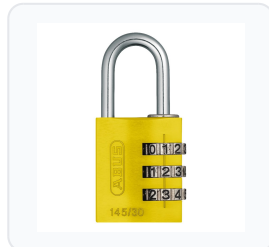

ABUS 145/30 Travel Light Combination Padlock

Combination · Abus · 7 variants

PRICING

From £22.23 ex VAT

£26.68 inc VAT

7 variants available
VAT 20.00%

Product Imagery

Specification Summary

Brand	Abus
Product type	Combination

Product Description

The ABUS 145/30 Travel Light Combination Padlock is a lightweight yet strong security solution, perfect for securing luggage, school or gym lockers, toolboxes, and sports bags. Crafted with a precision-extruded, cut, and drilled pure aluminium body, this padlock offers robust protection without adding unnecessary weight to your travel gear.

To ensure long-lasting durability, the padlock features an anodised finish that resists corrosion, paired with a zinc-plated brass lock mechanism designed to prevent chemical wear. The steel shackle is spring-loaded, which provides a smoother feel when setting and aligning your code.

Technical Specifications

- **Body Width:** 30mm
- **Body Depth:** 15mm
- **Shackle Diameter:** 5mm
- **Horizontal Clearance:** 14mm
- **Vertical Clearance:** 26mm
- **Weight:** 60g
- **Locking Mechanism:** 3-wheel resettable combination
- **Body Material:** Solid aluminium (anodised)
- **Shackle Material:** Steel
- **Finishes Available:** Black, Blue, Green, Lilac, Orange, Red, and Yellow (please select from the options below)