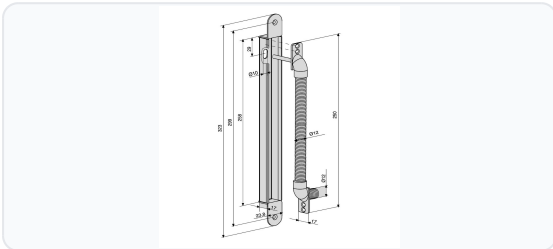

ABLOY EA280 Concealed Door Loop For Doors Opening 120 Degrees

Door Loop · Assa Abloy · 1 variant

PRICING

From £35.24 ex VAT

£42.29 inc VAT

1 variant available
VAT 20.00%

Product Imagery

Specification Summary

Brand Assa Abloy

Product type Door Loop

Product Description

The ABLOY EA280 Concealed Door Loop is a premium, discreet lead cover designed to facilitate the safe and unbroken transfer of electrical cables between a door frame and the door leaf. Perfect for high-spec commercial and residential installations, this door loop is completely hidden from view when the door is closed, preserving the clean, uninterrupted aesthetics of your entryway.

This concealed loop is designed specifically for doors with a maximum opening angle of 120 degrees and where the distance from the hinge pin to the door frame is under 20mm. Please note that it is not suitable for use on centrally pivoted doors.

Technical Specifications

- **Brand:** Assa Abloy
- **Model:** EA280
- **Material:** Steel
- **Finish:** Bright Chrome
- **Height:** 323mm
- **Width:** 24mm
- **Maximum Wire Bundle Diameter:** 7.5mm
- **Maximum Door Opening Angle:** 120°
- **Hinge Pin to Frame Distance:** Below 20mm
- **Weight:** 100g